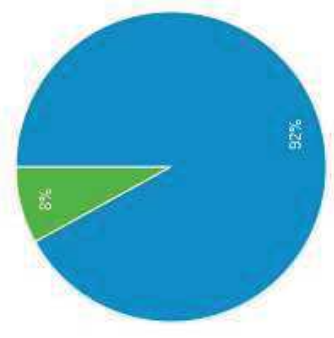

Oct 1, 2012 - Oct 1, 2013

Audience Overview

Email Export Add to Dashboard Shortcut

+ Add Segment

All Sessions
100.00%

Overview

Sessions vs. Select a metric

Sessions 8

New Visitor 52%
Returning Visitor 8%

Sessions 112
Users 104

Pageviews 178
Pages / Session 1.59

Avg. Session Duration 00:01:46
Bounce Rate 66.96%

Find reports & more

Dashboards

Shortcuts

Intelligence Events